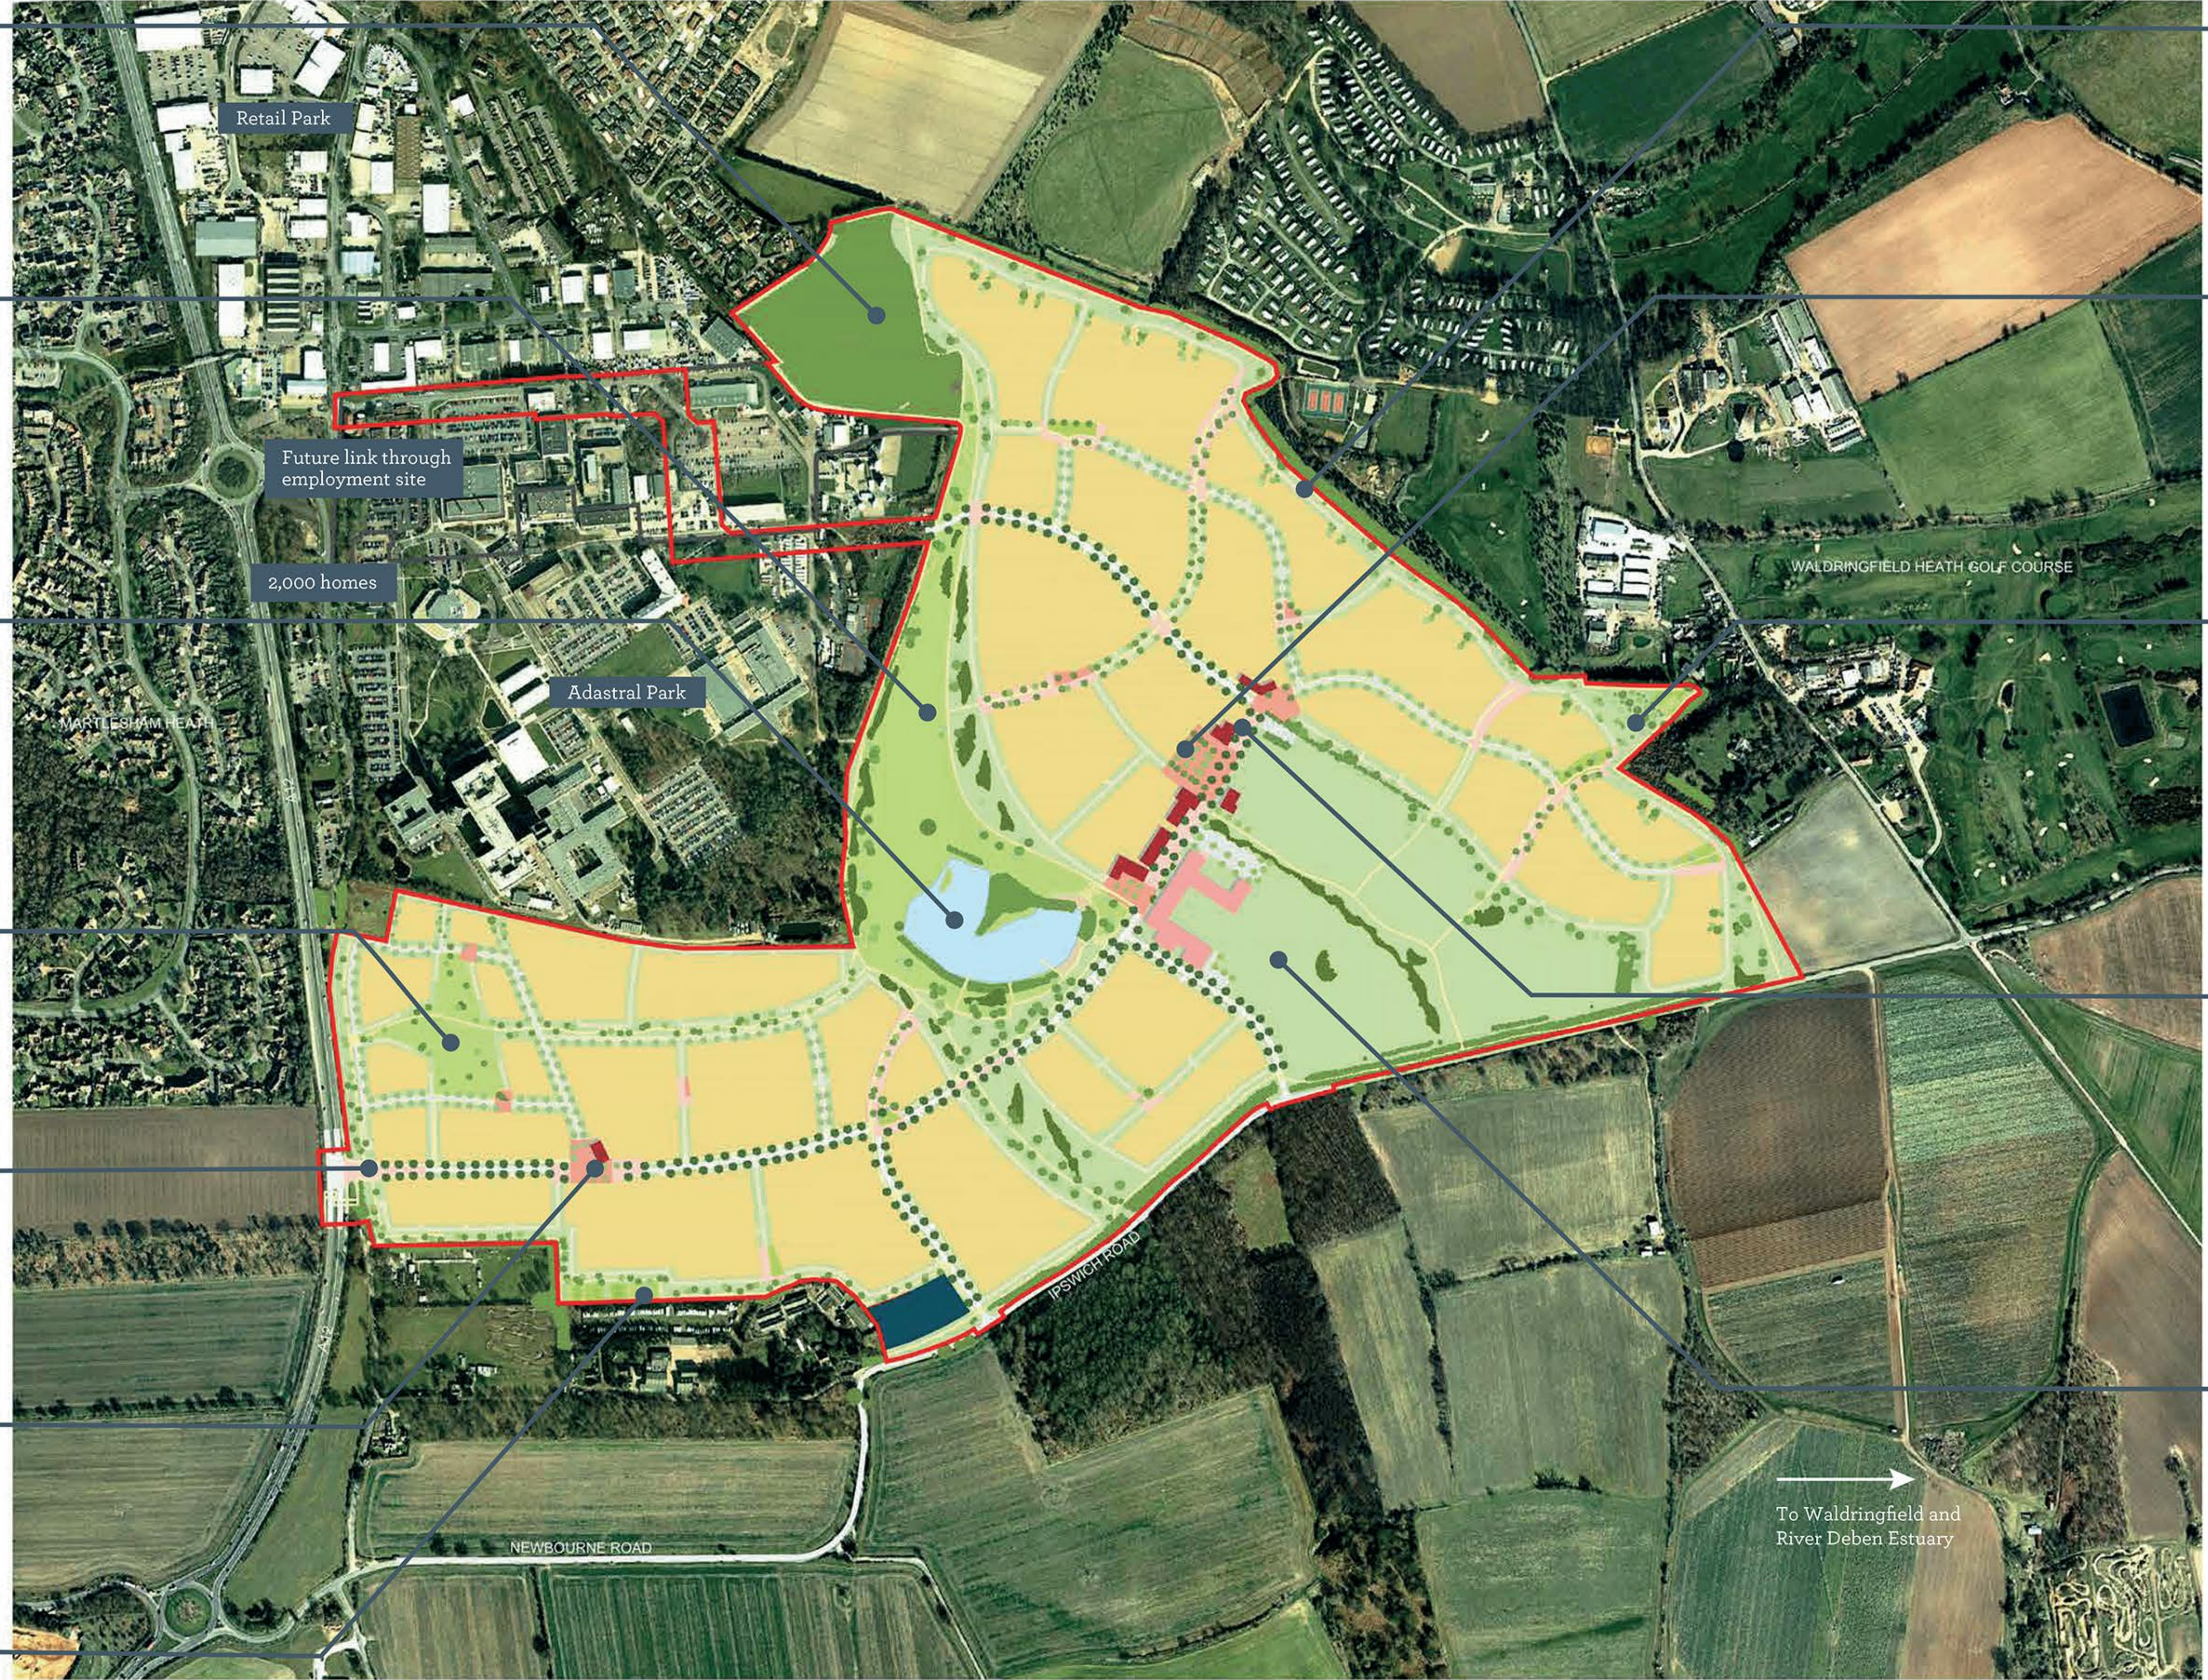

Retained woodland

Natural open space

Lakes & beach

Pocket park with heritage feature

Central Boulevard

Neighbourhood Facilities

Allotments

Retail Park

Future link through employment site

2,000 homes

Adastral Park

NEWBOURNE ROAD

IPSWICH ROAD

To Waldringfield and River Deben Estuary

Generous buffer (20m)

Main local centre

Allotments / community orchard

Community centre

Formal recreation

Flagship all-through school

River Deben Estuary